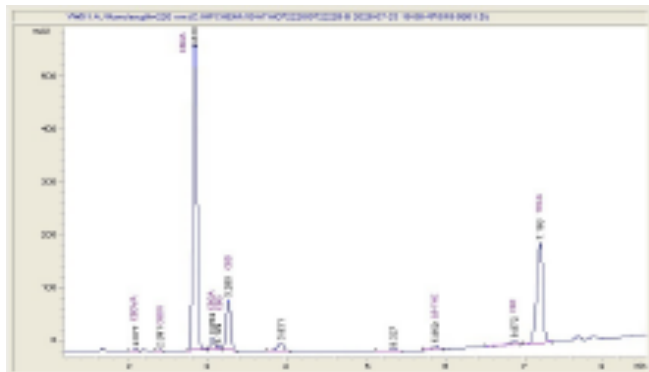

Sample 852-082825-206

Alaskan Thunder Fuck

Sample Submitted: 08-28-2025; Report Date: 08-28-2025

Alaskan Thunder Fuck

Plant Material: Hemp Flower

Chromatogram

Cannabinoid Profile

Cannabinoid Profile by HPLC

0.28%

Delta-9-THC

0.71%

CBD

36.00%

Total Cannabinoids

Cannabinoid	% wt	mg/g
CBDVa	0.74	7.4
CBDV	0.67	6.7
CBDA	1.80	18.0
CHGA	0.61	6.1
CBG	0.84	8.4
CBD	0.71	7.1
Delta-9-THC	0.28	2.8
CBC	0.55	5.5
THCA	29.80	298.0
Total Cannabinoids	36.00	360.0
Calculated Total THC	26.41	264.1
Calculated CBD Yield	2.29	22.9

Calculated Total THC = Delta-9-THC + 0.877 * THCA

Calculated Maximum CBD Yield = CBD + 0.877 * CBDA

Marin Analytics, LLC

250 Bel Marin Keys Blvd, Suite D4

Novato, CA 94949

833-321-TEST / info@marinanalytics.com