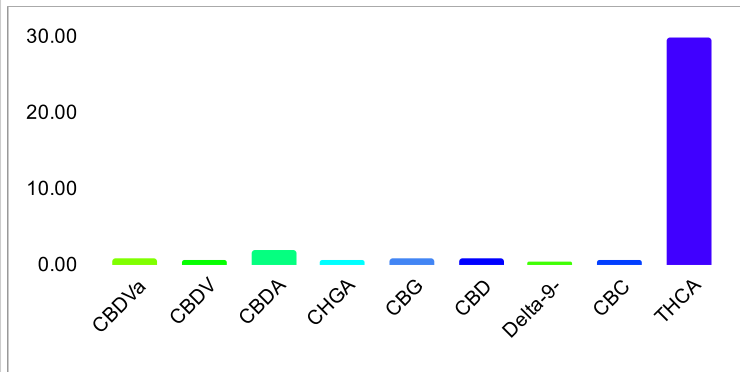

Sample 852-082825-206

Alaskan Thunder Fuck

Sample Submitted: 08-28-2025; Report Date: 08-28-2025

Alaskan Thunder Fuck

Plant Material: Hemp Flower

Chromatogram

Cannabinoid Profile

Cannabinoid Profile by HPLC

0.28%

Delta-9-THC

0.71%

CBD

36.00%

Total Cannabinoids

Cannabinoid	% wt	mg/g
CBDVa	0.74	7.4
CBDV	0.67	6.7
CBDA	1.80	18.0
CHGA	0.61	6.1
CBG	0.84	8.4
CBD	0.71	7.1
Delta-9-THC	0.28	2.8
CBC	0.55	5.5
THCA	29.80	298.0
Total Cannabinoids	36.00	360.0
Calculated Total THC	26.41	264.1
Calculated CBD Yield	2.29	22.9

Calculated Total THC = Delta-9-THC + 0.877 * THCA

Calculated Maximum CBD Yield = CBD + 0.877 * CBDA

Marin Analytics, LLC

250 Bel Marin Keys Blvd, Suite D4

Novato, CA 94949

833-321-TEST / info@marinanalytics.com